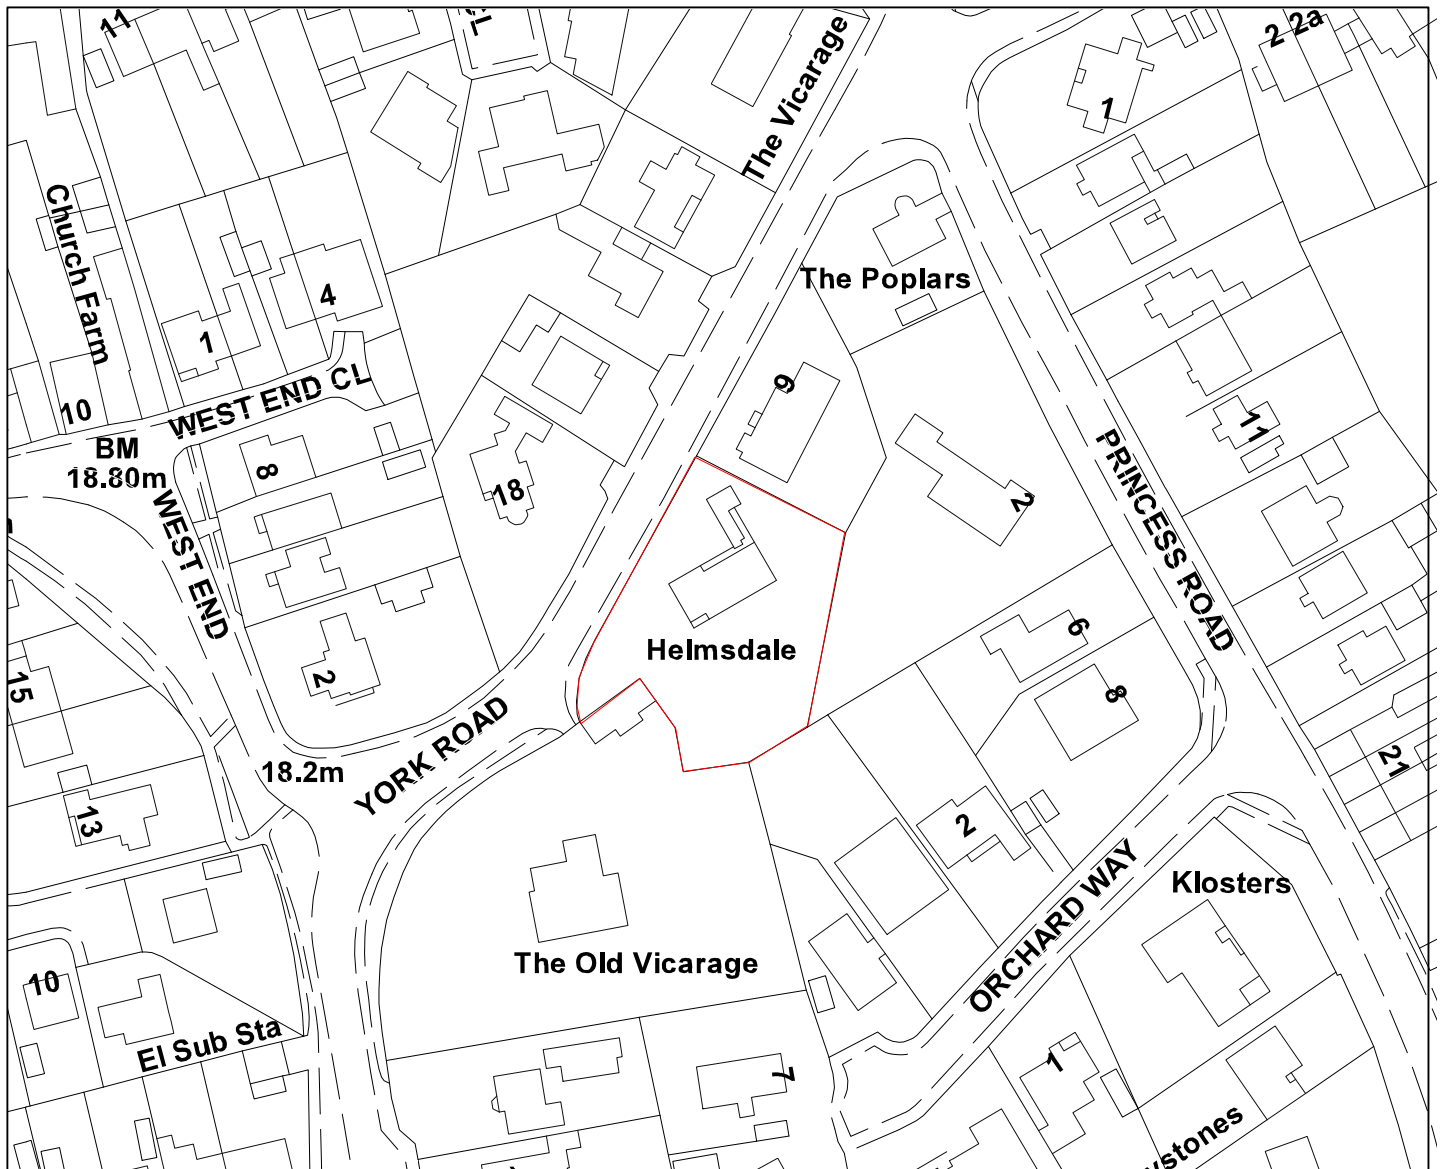

07/02633/FUL

Helmsdale York Road Strensall

Legend	

Reproduced from the Ordnance Survey map with the permission of the Controller of Her Majesty's Stationery Office © Crown Copyright 2000.

Unauthorised reproduction infringes Crown Copyright and may lead to prosecution or civil proceedings.